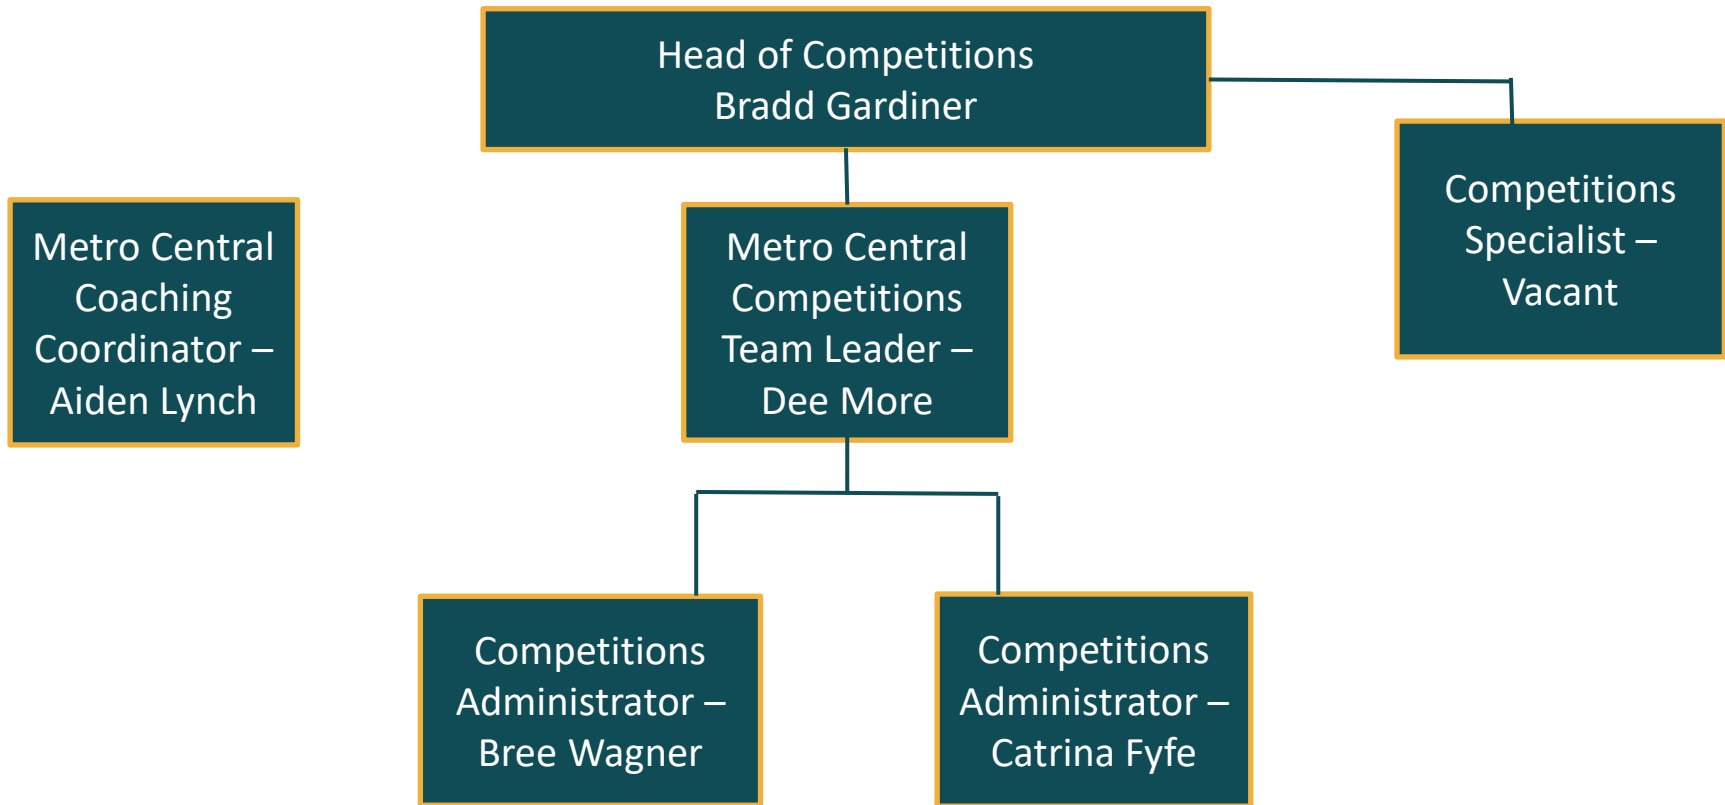

METRO CENTRAL REGIONAL DEVELOPMENT COUNCIL

2022 ANNUAL GENERAL MEETING

Season 2023 Metro Central Staffing Model

Season 2023 Metro Central Staffing Model

Season 2023 Metro Central Staffing Model

Head of Club Development & Volunteers –
Corey Ranger