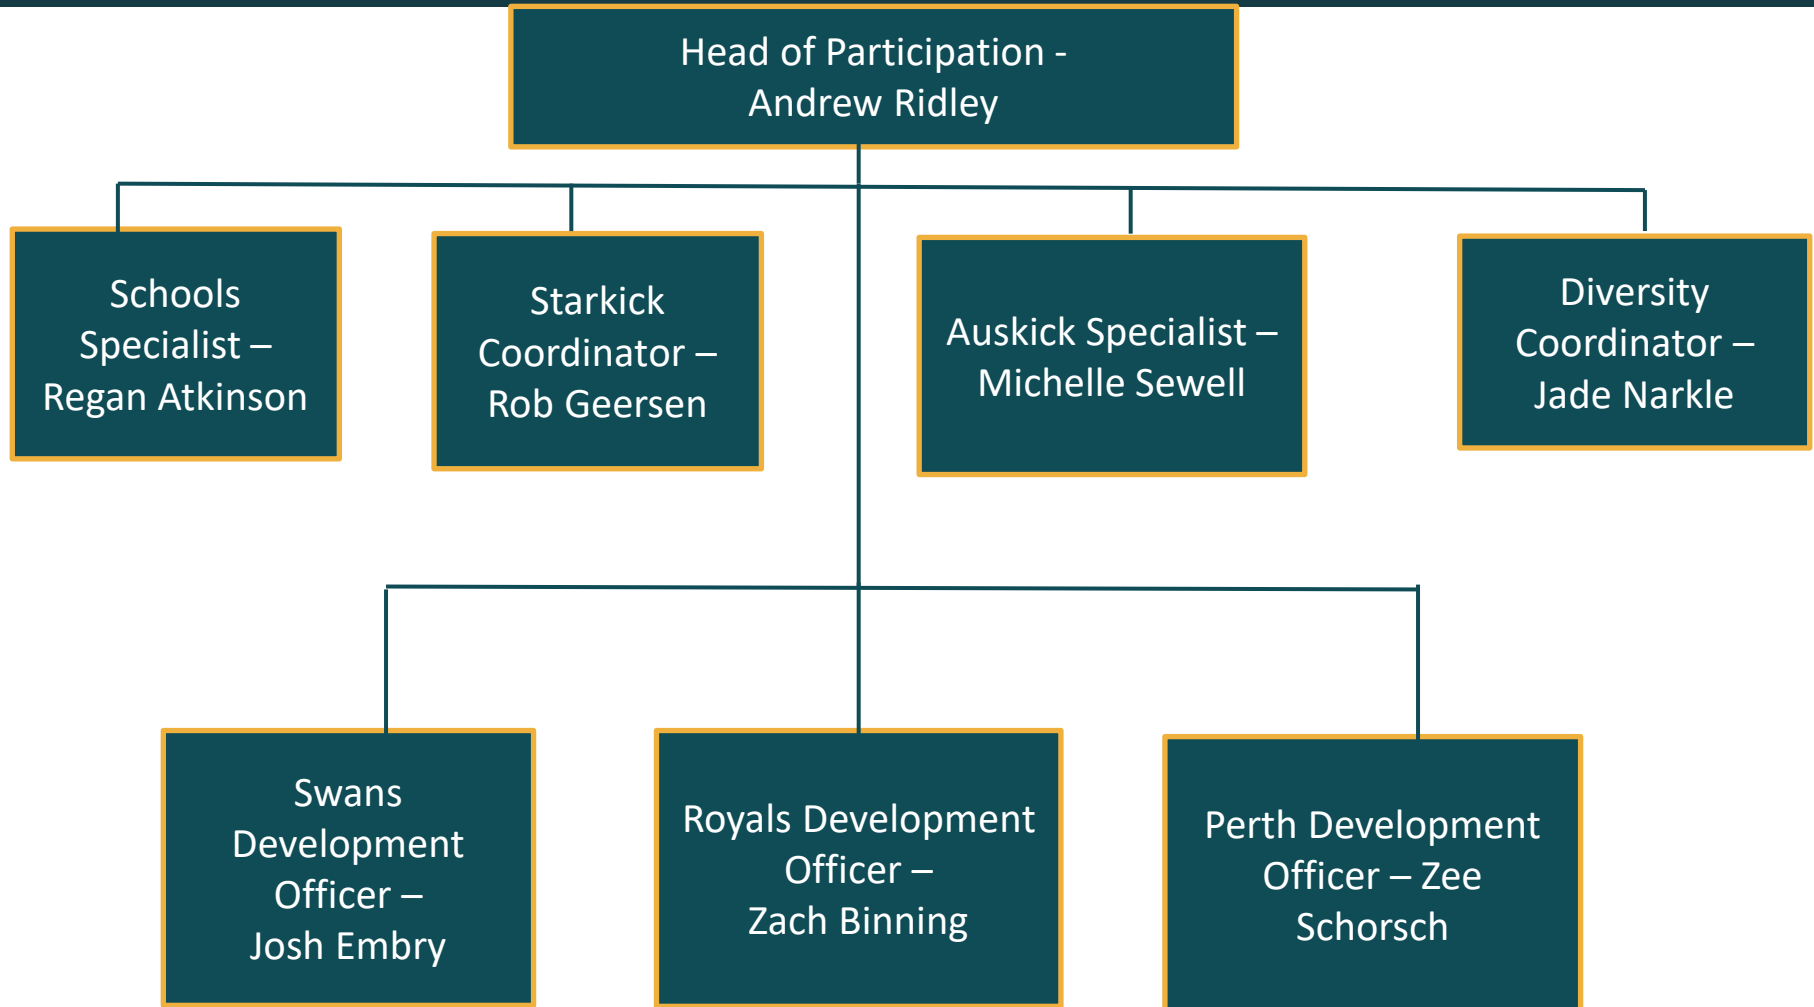

METRO CENTRAL REGIONAL DEVELOPMENT COUNCIL

2022 ANNUAL GENERAL MEETING

Season 2023 Metro Central Staffing Model

Season 2023 Metro Central Staffing Model

Season 2023 Metro Central Staffing Model

Head of Club Development & Volunteers –
Corey Ranger